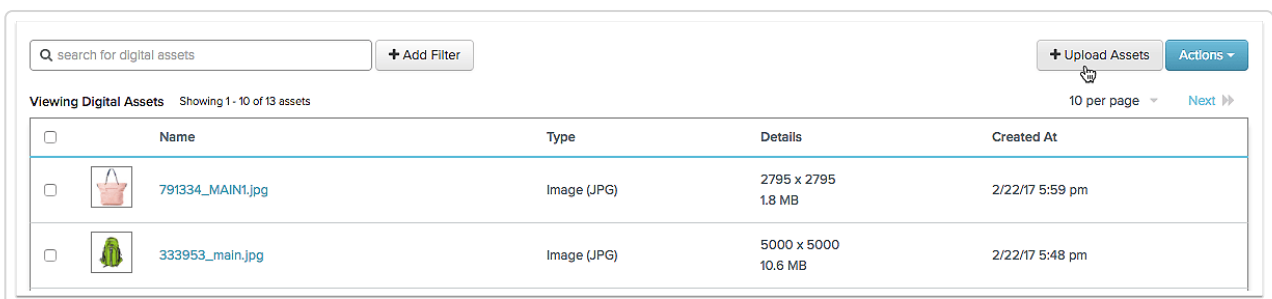

Getting Started with Digital Assets

Last Modified on 08/20/2019 1:12 pm EDT

Importing Digital Assets

To view the Digital Assets page in Salsify, select the “Digital Assets” Menu and “View All”.

Click the **Actions** button, Select **+ Upload Assets** to import your files into Salsify.

Viewing Digital Assets

To view the Digital Assets page in Salsify, select the “Digital Assets” Menu and “View All”.