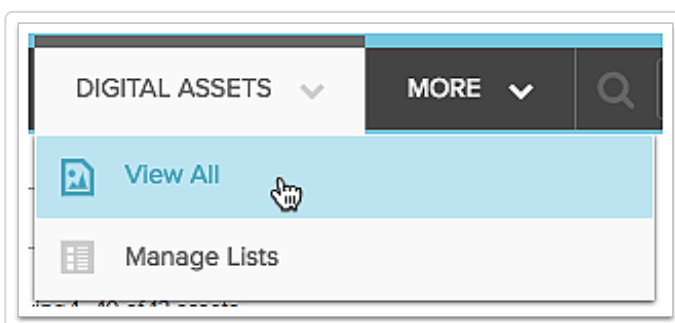

Viewing Digital Assets

To view the Digital Assets page in Salsify, select the “Digital Assets” Menu and “View All”.